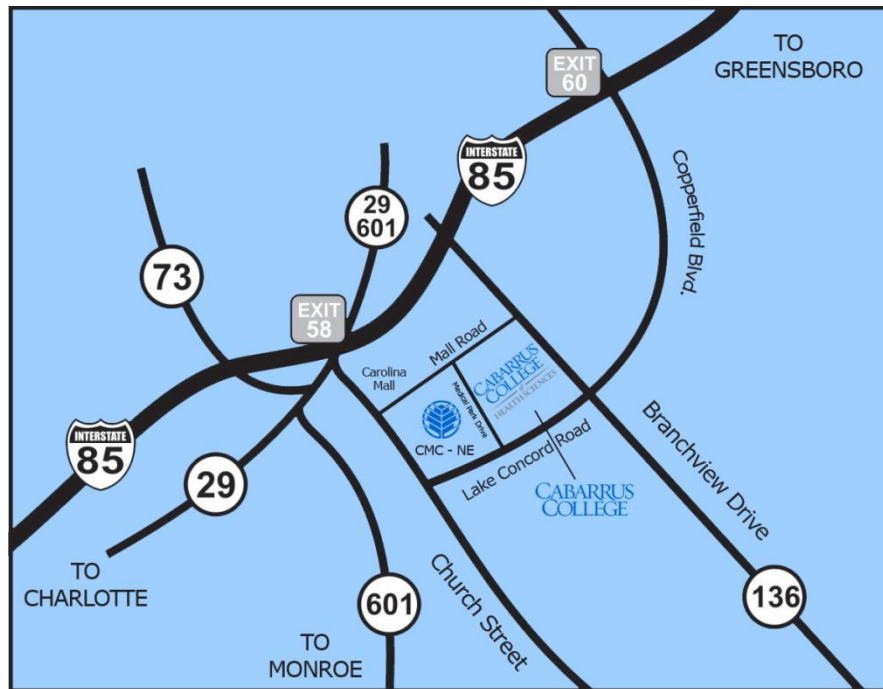

Cabarrus College is located on the campus of CMC-NorthEast.

Approaching from the South (Charlotte) on I-85:

Take Exit 58 towards Concord. Turn left at the stoplight at the entrance to CMC-NorthEast and Carolina Mall. The road forks, stay left. Turn right at the stop sign, and left at the next stop sign. The college will be on the left.

Approaching from the South (Charlotte) on Hwy. 29:

Take Hwy. 29 to stop light at intersection with Carolina Mall and CMC-NorthEast. Take a right at light. The road forks, stay left. Turn right at the stop sign, and left at the next stop sign. The college will be on the left.

Approaching from the South (Monroe) on Hwy. 601:

Take Hwy 601 past intersection with Highway 49. At the next light after Hwy. 49, take a right on Hwy 3. Stay on Hwy. 3 until intersection with Lake Concord Road. Turn left at stoplight at Lake Concord Road. Go thru one light and take the next right on Medical Park Drive. The college will be on the right.

Approaching from the North (Salisbury) on I-85:

Take Exit 60. Turn left at the top of the exit ramp. Go thru three stop lights. After third light (Carolina Mall) take first right on Medical Park Drive. The college will be on the right.