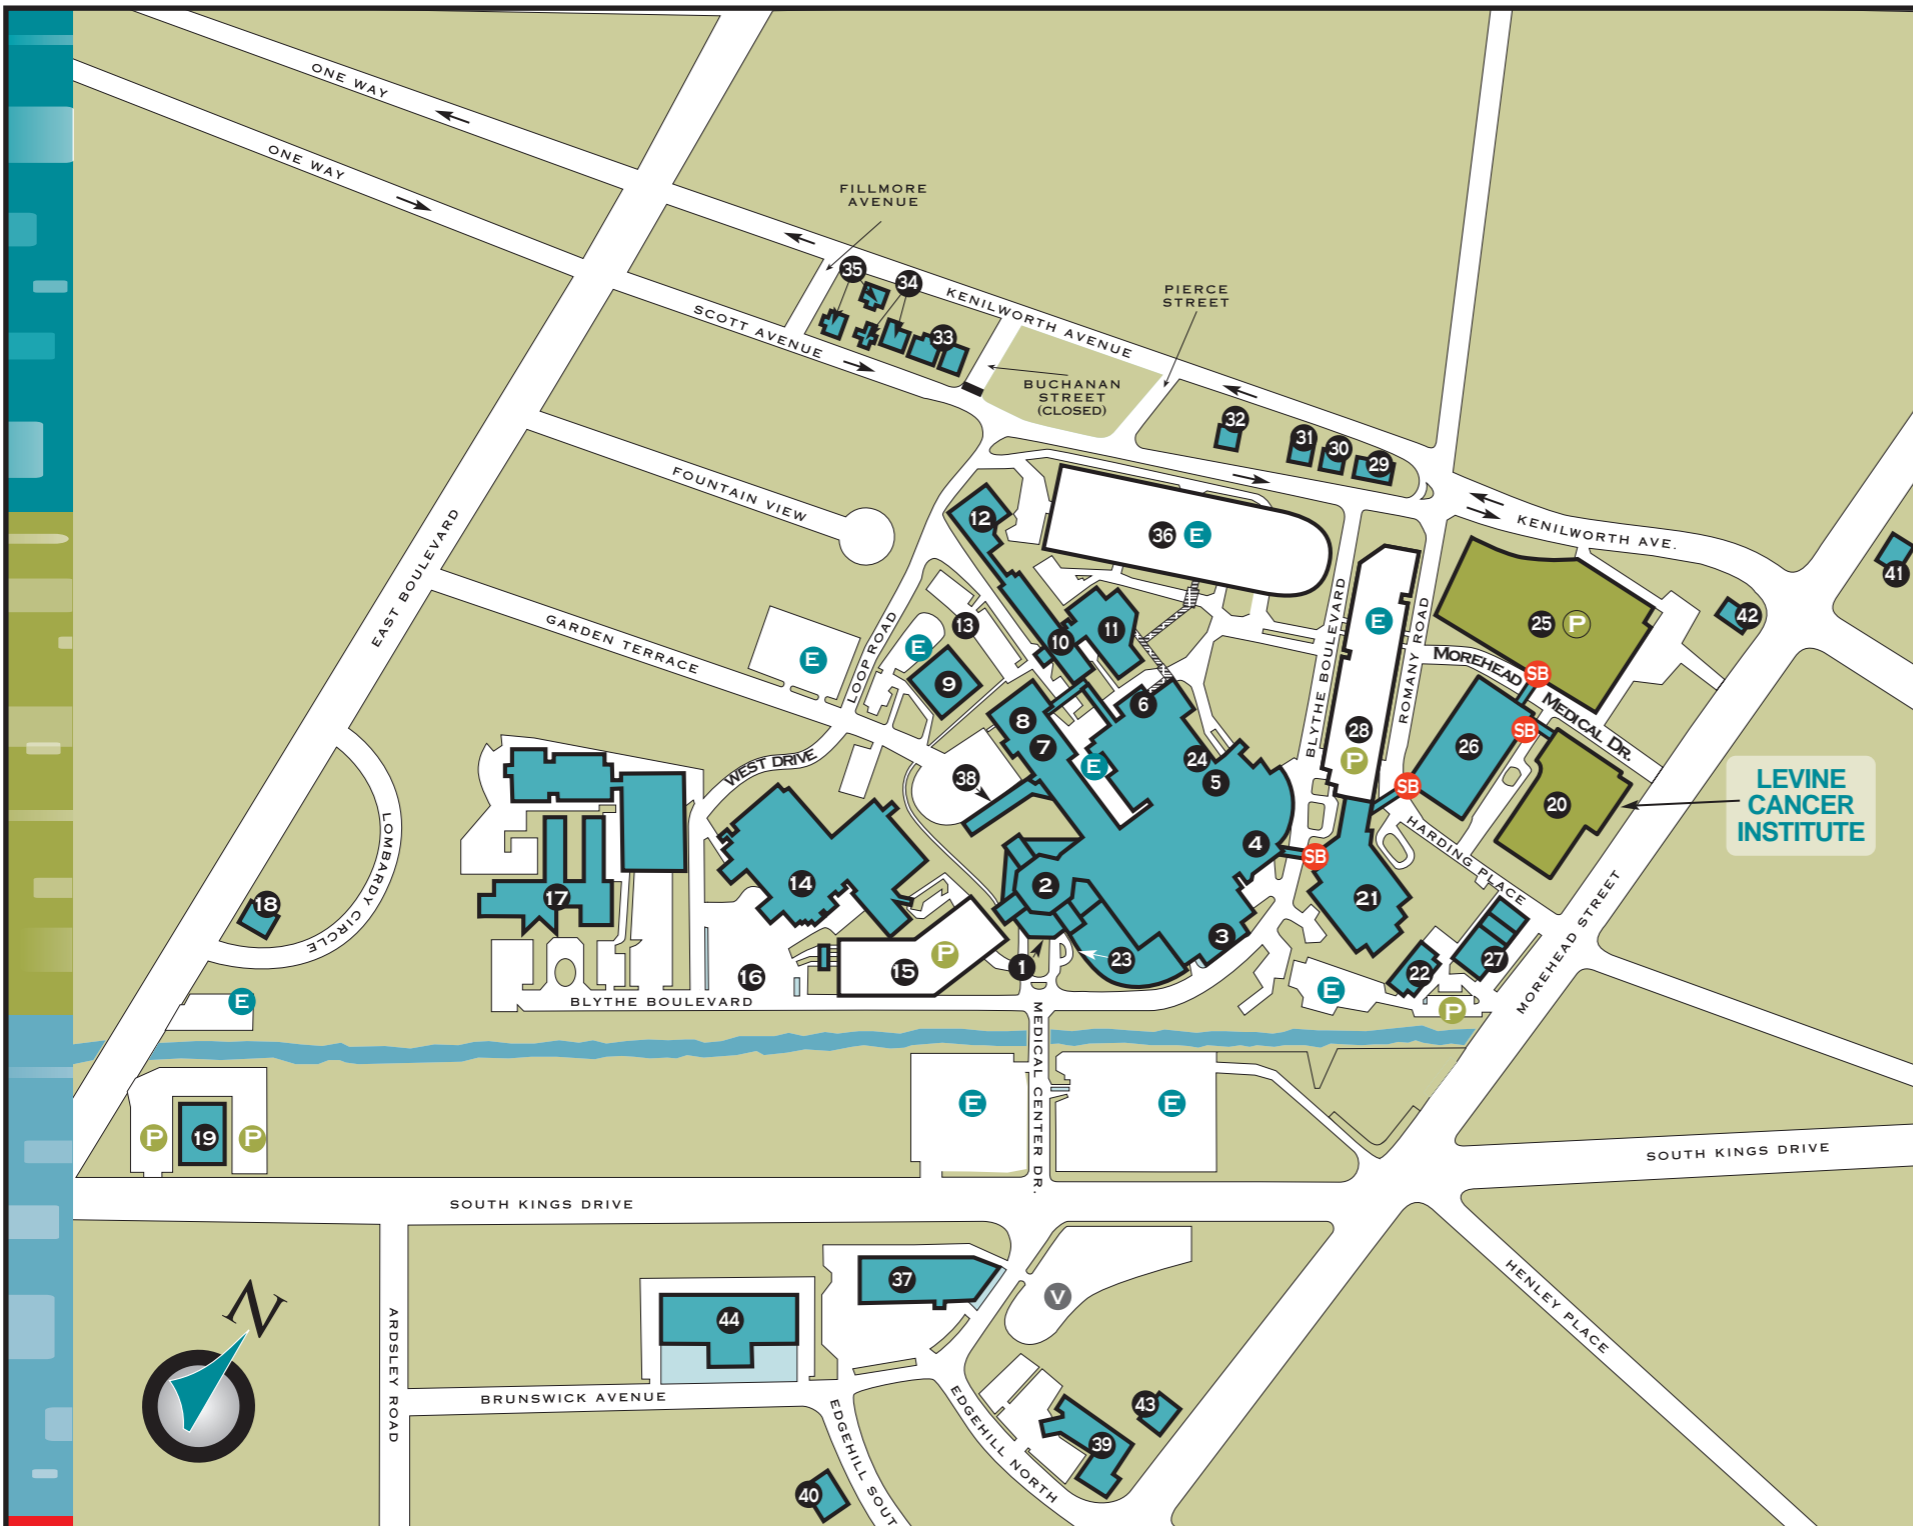

Campus Map

1. Carolinas Medical Center Main Entrance (1000 Blythe Blvd.)
2. Rush S. Dickson Tower
3. Surgery/ICU Tower
4. Sanger Heart & Vascular Institute
5. Outpatient Entrance
6. Emergency Department Entrance
7. Cannon Research Center
8. Auditorium
9. Research Office Building (1540 Garden Terrace)
10. Annex Office Building
11. Medical Education Building/UNC School of Medicine
12. Transplant Center
13. Emergency Parking (J Lot)
14. Carolinas Rehabilitation (1100 Blythe Blvd.)
15. Visitor Parking Deck (Blythe Deck)
16. Carolinas Rehabilitation Outpatient Parking
17. Rankin Education Center (1200 Blythe Blvd.)
  - Carolinas College of Health Sciences, School of Nurse Anesthesiology
18. Pediatric Resource Center (1819 East Blvd.)
19. CMC-Myers Park (1350 S. Kings Drive)
20. **Levine Cancer Institute**
21. Medical Center Plaza (1001 Blythe Blvd.)
  Carolinas Gastroenterology Center, Charlotte Medical Clinic,
  Levine Children's Specialty Center, MCP Pharmacy, One-Day
  Surgery, Sanger Heart & Vascular Institute
22. 1416 E. Morehead St.
23. Levine Children's Hospital Main Entrance (1000 Blythe Blvd.)
24. Children's Emergency Department Entrance
25. **Morehead Medical Plaza Parking Deck**
26. Morehead Medical Plaza (1025 Morehead Medical Drive)
  Charlotte Diabetes Center & Andrology, Charlotte OB/GYN, CMC
  Childbirth, Lactation & Family Education Services, Eastover
  OB/GYN, Mecklenburg Medical Group, CMC Women's Institute,
  Southeast Pain Care, Charlotte Radiology, CMC General Surgery,
  CMC Orthopedics, CMC Plastic Surgery
27. CHS Project and Construction Management (Hanover Square)
28. Medical Center Plaza Parking Deck
29. 1300 Scott Ave.
30. 1308 Scott Ave.
31. CHS Security (1320 Scott Ave.)
32. Hospitality House of Charlotte (1400 Scott Ave.)
33. Pre-hospital Medicine (1600 & 1604 Scott Ave.)
34. Oral Medicine (1608 & 1612 Scott Ave.)
35. Infection Control (161 & 1618 Scott Ave.)
36. Scott Employee Parking Deck
37. Carolina Center for Specialty Surgery (1822 Brunswick Ave.)
38. CMC Loading Dock
39. Neuroscience and Spine Institute (1010 Edgehill Road, N.)
40. McKay Urology (1023 Edgehill Rd. S.)
41. Carolinas HealthCare Foundation (1221 E. Morehead St.)
  Children's Miracle Network
42. 1310 E. Morehead St.
43. Pediatric Research (1628 E. Morehead St.)
44. Mecklenburg Medical Group Cardiology (1900 Brunswick Ave.)

P Patient Parking
E Employee Parking
V Vendor Parking
SB Sky Bridge
KEY